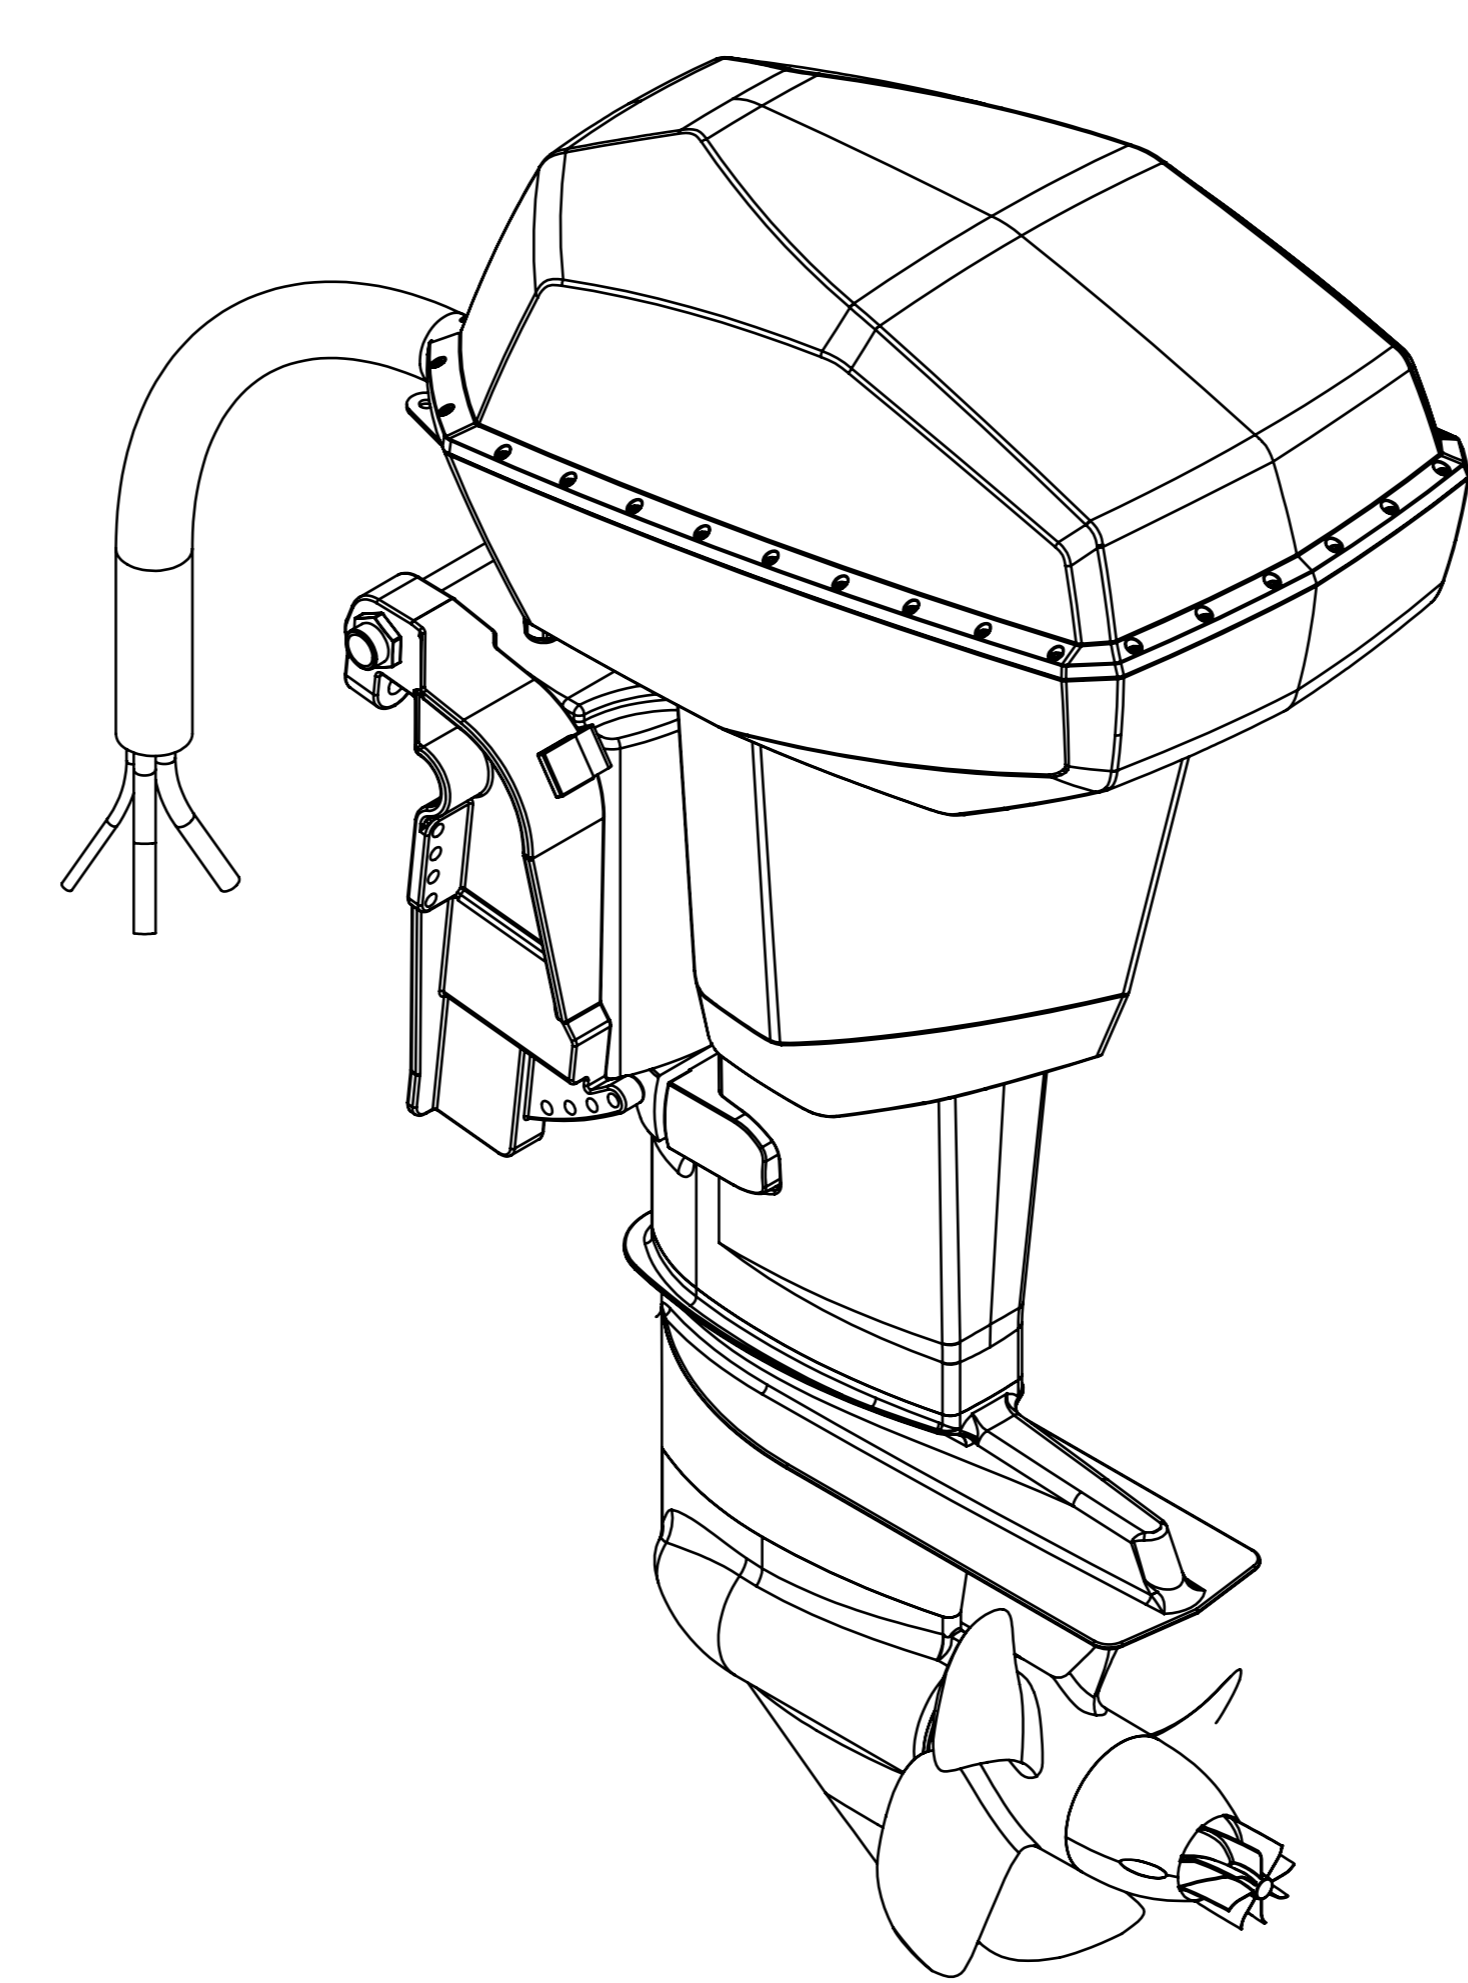

Insulation tube shipping length: 5600mm. Cut to length during installation. Make sure to provide adequate bending space for steering movement and tilting.

Torqeedo Deep Blue 80 RL