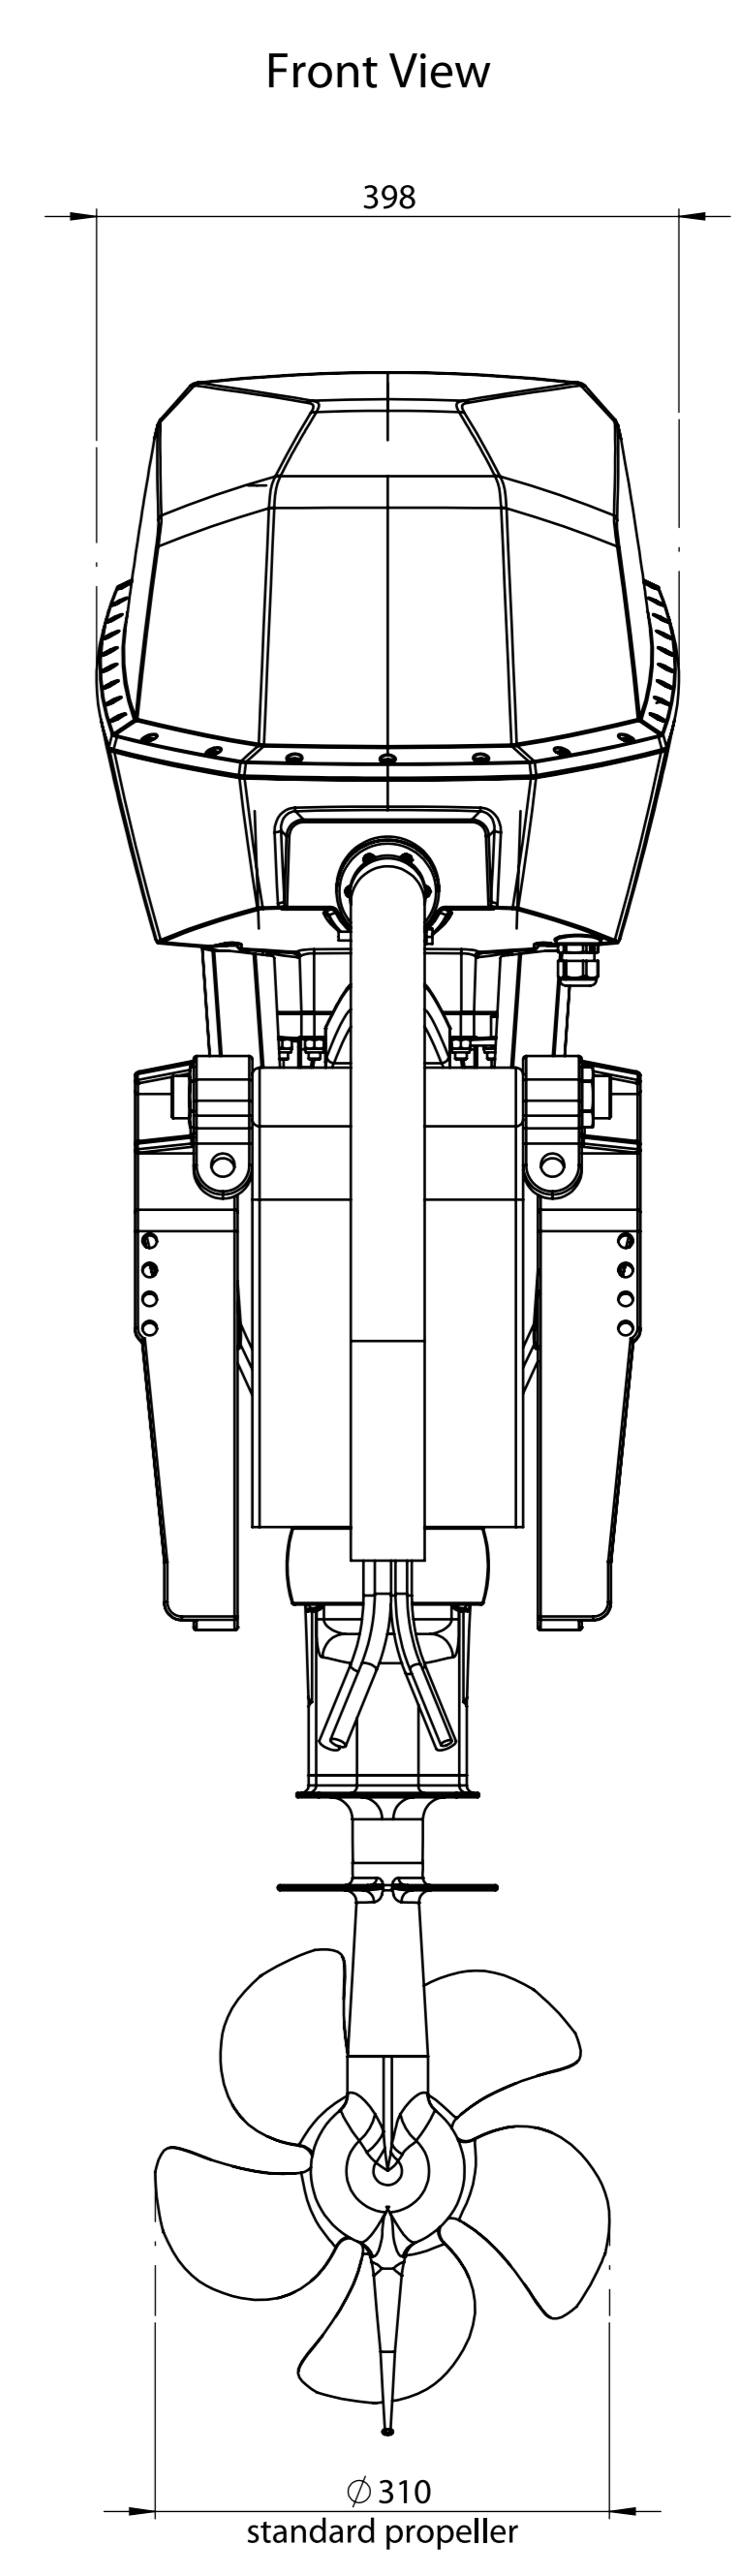

Insulation tube shipping length: 5600mm. Cut to length during installation. Make sure to provide adequate bending space for steering movement and tilting.

Torqeedo Deep Blue 80 RL