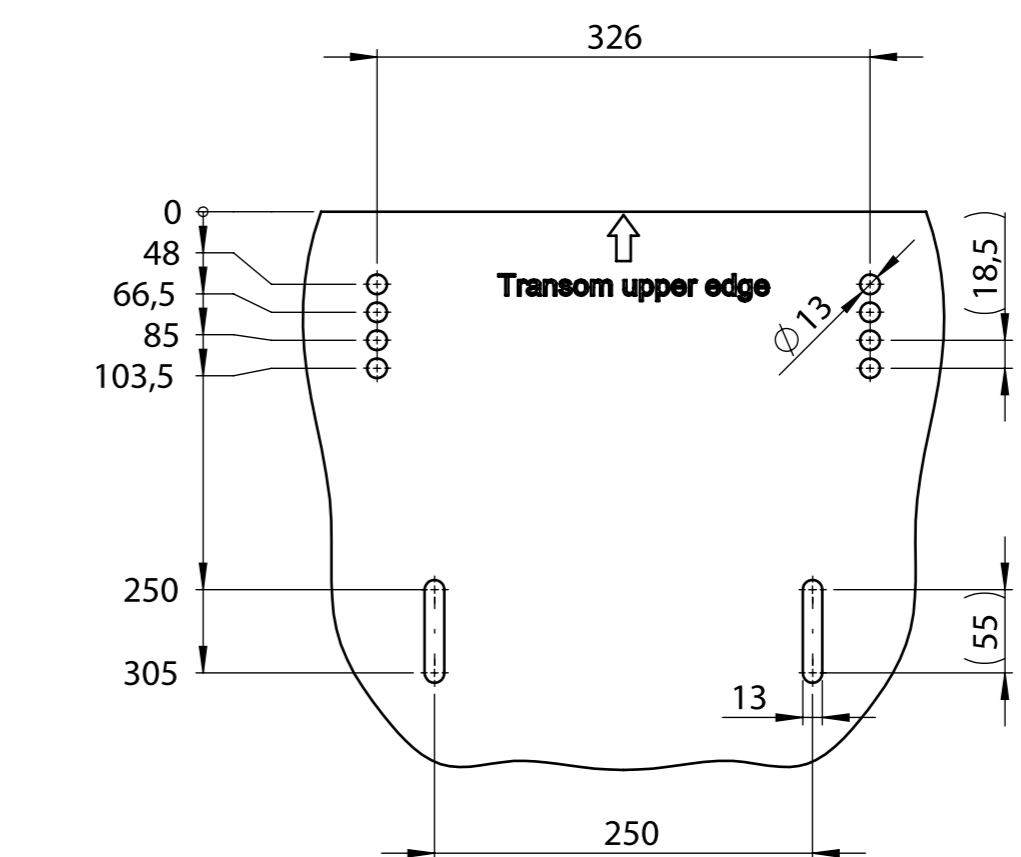

Insulation tube shipping length: 5600mm. Cut to length during installation. Make sure to provide adequate bending space for steering movement and tilting.

Torqeedo Deep Blue 80 RL