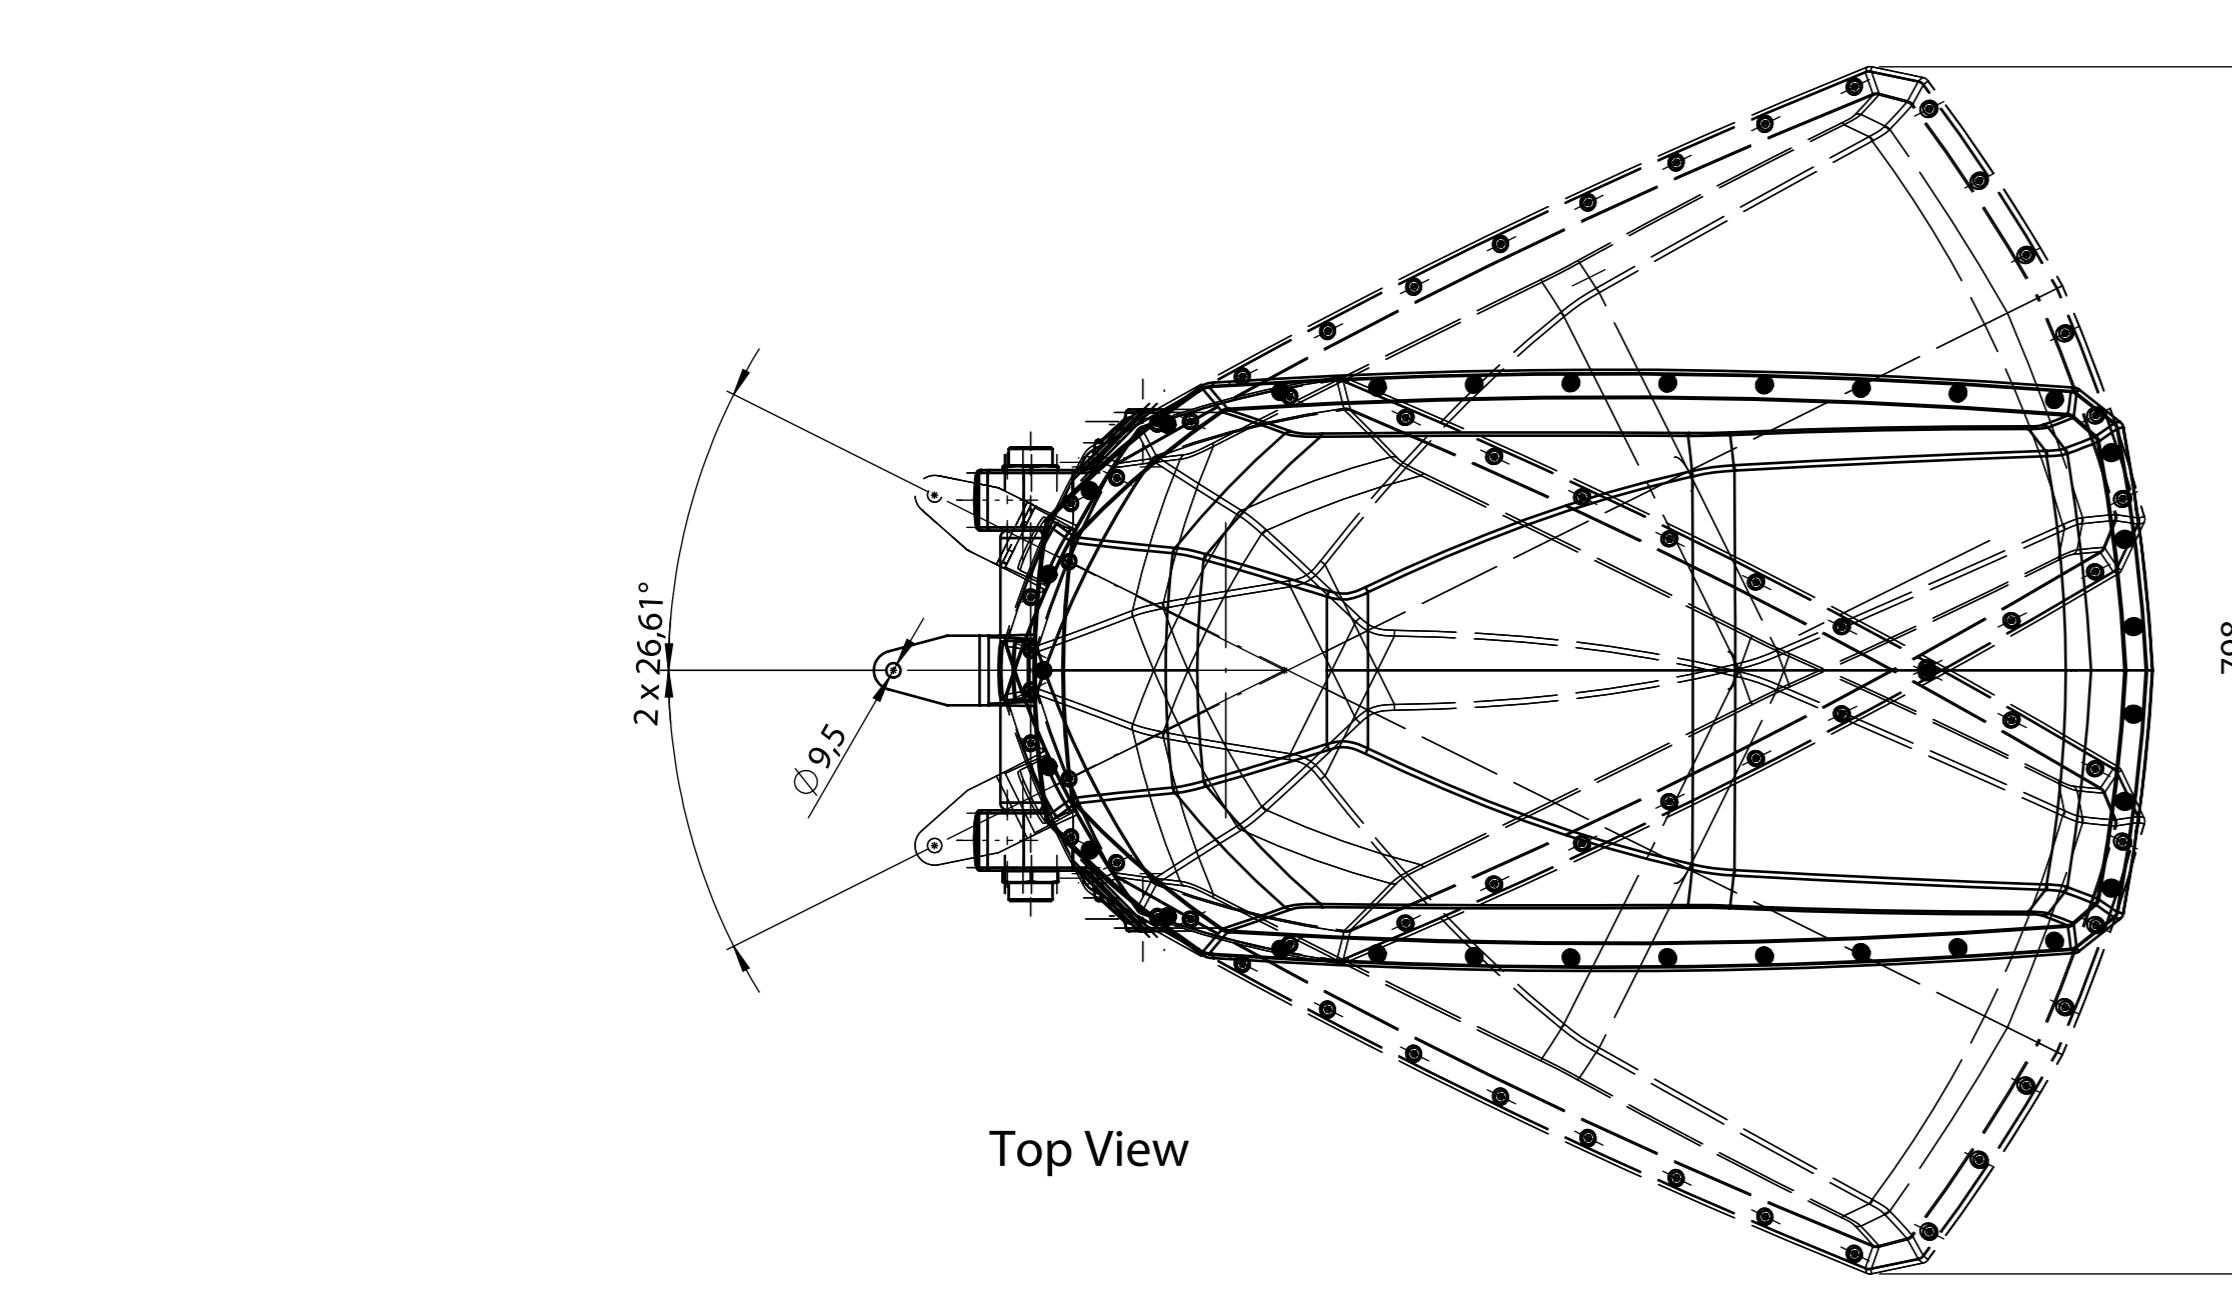

Insulation tube shipping length: 5600mm. Cut to length during installation. Make sure to provide adequate bending space for steering movement and tilting.

Torqeedo Deep Blue 80 RL