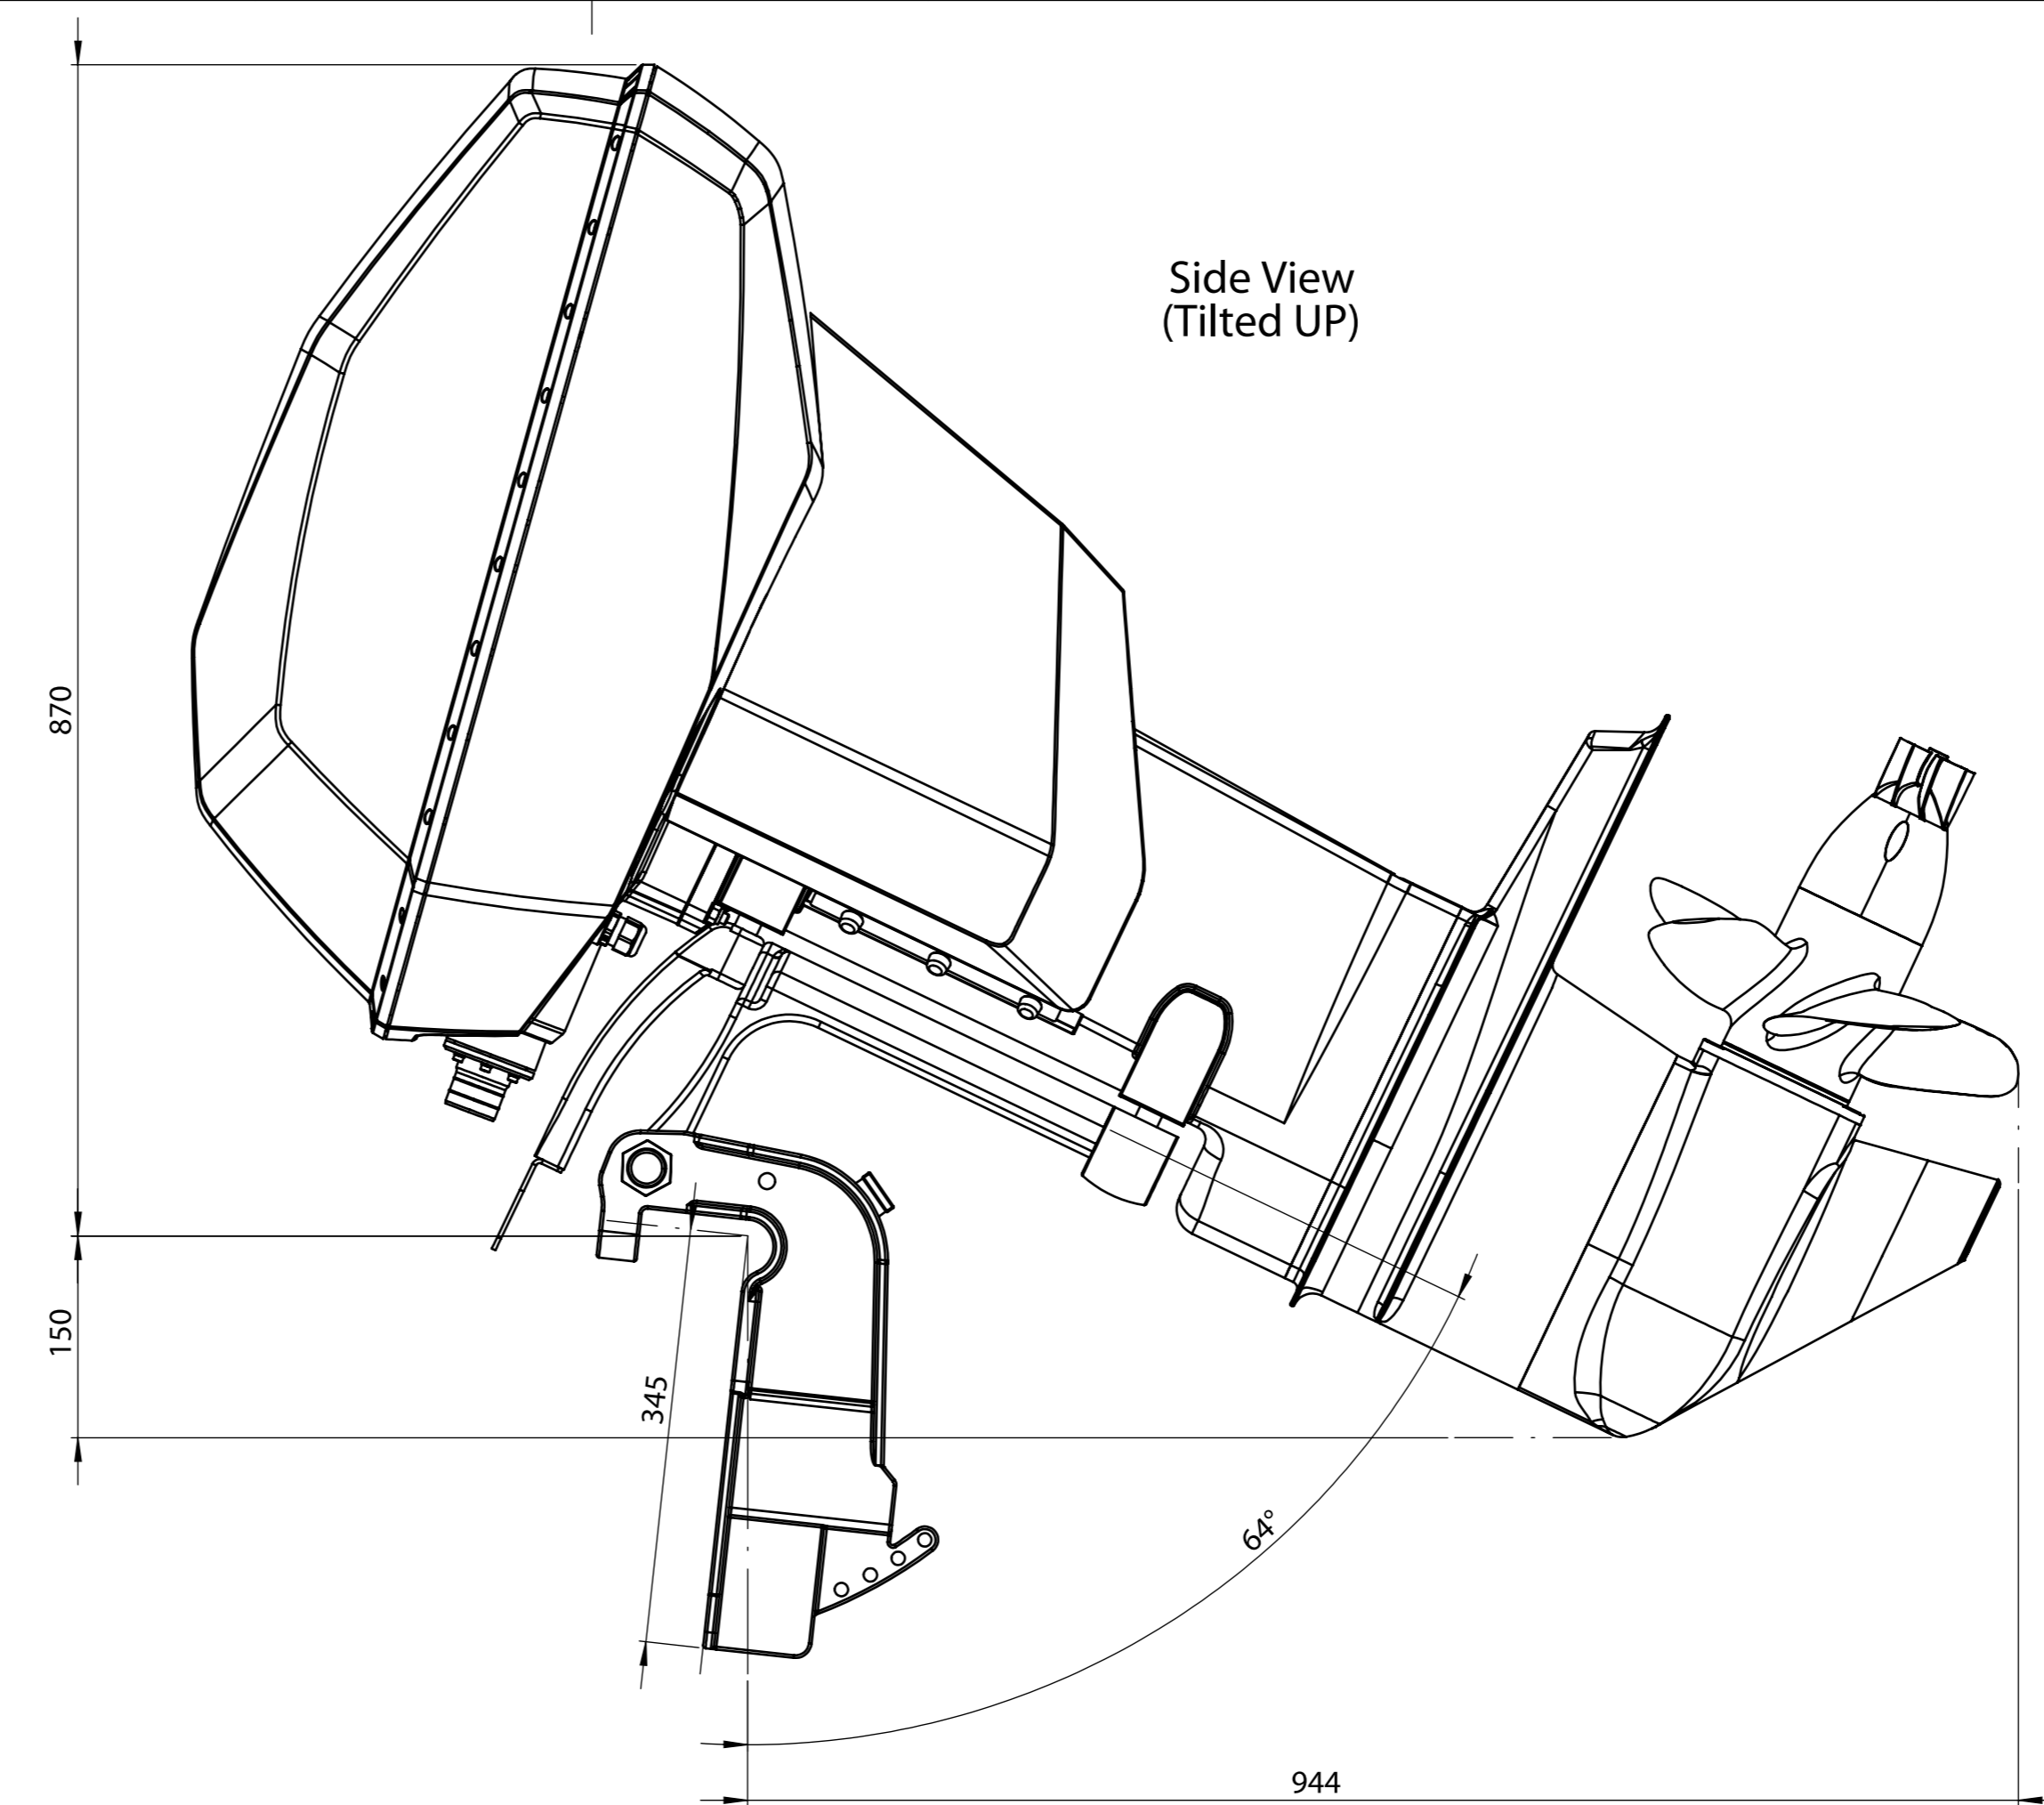

Insulation tube shipping length: 5600mm. Cut to length during installation. Make sure to provide adequate bending space for steering movement and tilting.

Torqeedo Deep Blue 80 RL